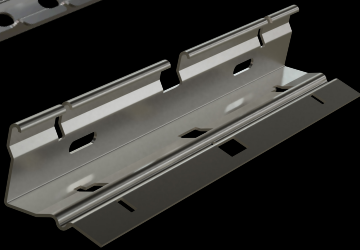

CT INNOVATIONS

SAVINGS

EFFICIENCY

STRENGTH

DIFFERENTIATE THROUGH INNOVATION

CAPABLE

QUALITY ASSURANCE

SERVICEABILITY

TMS-SAMPLE-4

CTI-F-03

INSTALLATION CHECK LIST

	CTI	OTHER
ENHANCED SAFETY -PROTECT HANDS & CABLES WITH SAFE-T-CURL	☒	☐
REDUCE SUPPORTS -IMPROVED STRENGTH = LONGER SPANS	☒	☐
OPTIMIZE LABOR -STOP CUTTING WITH C2G FACTORY PRE-FORMED FITTINGS	☒	☐
SPEED OF CONNECTION -UL RATED SNAP ON SPLICE PLATES	☒	☐
IMPROVED SERVICE LIFE -TOUGHGALV = 316 SS @ A FRACTION OF THE COST	☒	☐
AVAILABILITY -SUPERIOR LEAD TIMES FOR STRAIGHTS + FITTINGS	☒	☐

INDUSTRIAL | COMMERCIAL | DATA CENTERS

WWW.TOUGHINNOVATIONS.COM

Your Cable Management Solutions