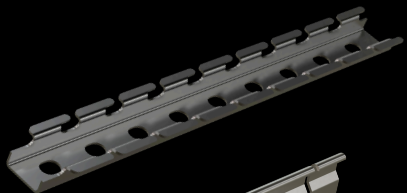

T O U G H M E S H

CT INNOVATIONS

SAVINGS

EFFICIENCY

STRENGTH

DIFFERENTIATE THROUGH INNOVATION

CAPABLE

QUALITY ASSURANCE

SERVICEABILITY

TMS-SAMPLE-4

CTI-F-03

INSTALLATION CHECK LIST

	CTI	OTHER
ENHANCED SAFETY -PROTECT HANDS & CABLES WITH SAFE-T-CURL	☒	☐
REDUCE SUPPORTS -IMPROVED STRENGTH = LONGER SPANS	☒	☐
OPTIMIZE LABOR -STOP CUTTING WITH C2G FACTORY PRE-FORMED FITTINGS	☒	☐
SPEED OF CONNECTION -UL RATED SNAP ON SPLICE PLATES	☒	☐
IMPROVED SERVICE LIFE -TOUGHGALV = 316 SS @ A FRACTION OF THE COST	☒	☐
AVAILABILITY -SUPERIOR LEAD TIMES FOR STRAIGHTS + FITTINGS	☒	☐

INDUSTRIAL | COMMERCIAL | DATA CENTERS

WWW.TOUGHINNOVATIONS.COM

Your Cable Management Solutions