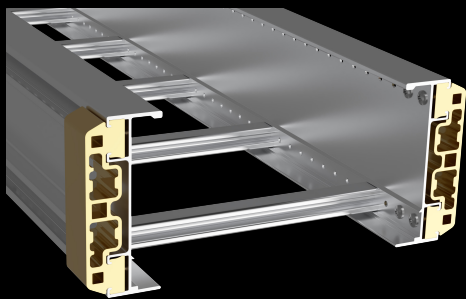

CT INNOVATIONS

SIMPLICITY

QUALITY

STRENGTH

DIFFERENTIATE THROUGH INNOVATION

ADAPTABILITY

INSPECTION

PROTECTION

TTS-SAMPLE-4

CTI-F-03

INSTALLATION CHECK LIST

	CTI	OTHER
PRE-INSTALLED CONNECTIONS -NO MORE SPLICE PLATES + GREATER EDGE PROTECTION	☒	☐
EXPANSION READY -INTUITIVE CARTRIDGE INSTALLATION	☒	☐
MODULAR CONSTRUCTION -MOVE RUNGS + MAKE ANGLES + SITE ADAPTABILITY	☒	☐
I-STRUT PROFILE -STRUT CONNECTIONS + REDUCE HANGERS	☒	☐
IMPROVED SAFETY -4X STRONGER THEN WELD + 350LBS RUNG CAPACITY	☒	☐
AVAILABILITY -SUPERIOR LEAD TIMES FOR STRAIGHTS + FITTINGS	☒	☐

INDUSTRIAL | COMMERCIAL | DATA CENTERS

WWW.TOUGHINNOVATIONS.COM

Your Cable Management Solutions